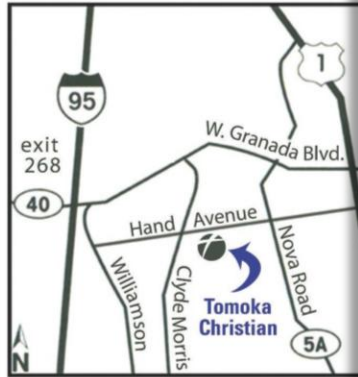

1450 Hand Ave.
Ormond Beach FL 32174
(386) 677-6455

www.tomoka.cc
tomokachristian
tomokachristian

Welcome

To the Neighborhood

welcome the

NEWCOMERS

 saltychurch

NSB CAMPUS